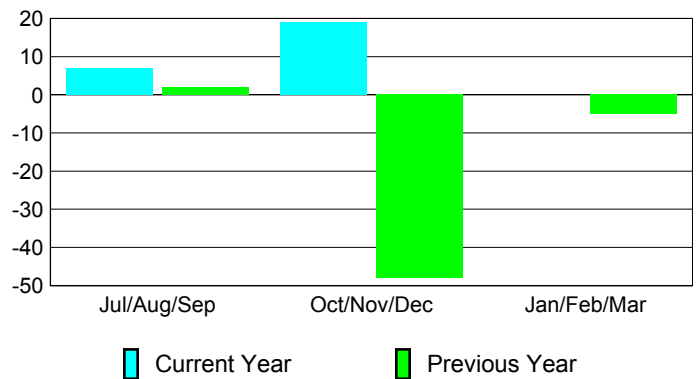

Gender Comparison 2012-2013

Jul/Aug/Sep

Oct/Nov/Dec

Jan/Feb/Mar

Male

Female