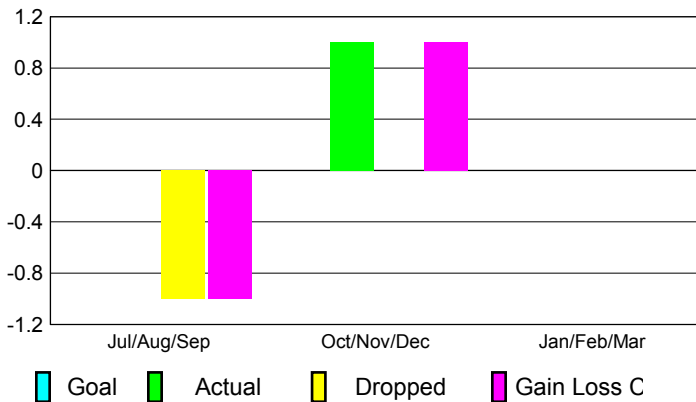

## CLUBS

Club Results  
2012-2013

Clubs  
2011-2012

Month	New Club Goal	Actual New Clubs	Actual Dropped Clubs	Gain/Loss of Clubs	Gain/Loss of Clubs
Jul/Aug/Sep	0	0	-1	-1	0
Oct/Nov/Dec	0	1	0	1	0
Jan/Feb/Mar	0				0
<b>Totals</b>	<b>0</b>	<b>1</b>	<b>-1</b>	<b>0</b>	<b>0</b>

### Club Results 2012-2013

Goal, New, Dropped, Gain/Loss

### Comparison of Club Gain/Loss

Current Year Compared to the Previous Year