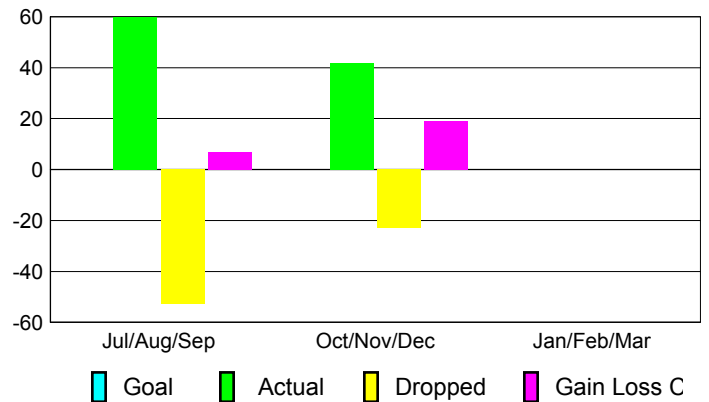

### YTD Status Quo Clubs 2012-2013

Status Quo Clubs Compared to Status Quo Members

## MEMBERSHIP

Membership Results  
2012-2013

Membership  
2011-2012

Month	Net Memb Goal	Actual New Memb	Actual Dropped Memb	Gain/Loss of Memb	Gain/Loss of Memb
Jul/Aug/Sep	0	60	-53	7	2
Oct/Nov/Dec	0	42	-23	19	-48
Jan/Feb/Mar	0				-5
<b>Totals</b>	<b>0</b>	<b>102</b>	<b>-76</b>	<b>26</b>	<b>-51</b>

### Membership Results 2012-2013

Goal, New, Dropped, Gain/Loss

### Comparison of Membership Gain/Loss

Current Year Compared to the Previous Year